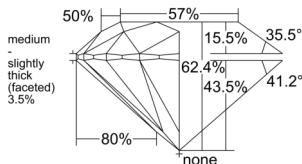

GIA®

FACSIMILE

GIA REPORT 1559410026

Verify this report at GIA.edu

GIA NATURAL DIAMOND DOSSIER®

June 03, 2026
GIA Report Number 1559410026
Shape and Cutting Style ..... Round Brilliant
Measurements ..... 5.74 - 5.76 x 3.59 mm

GRADING RESULTS

Carat Weight ..... 0.73 carat
Color Grade ..... G
Clarity Grade S11
Cut Grade ..... Excellent

ADDITIONAL GRADING INFORMATION

Polish ..... Excellent
Symmetry ..... Excellent
Fluorescence ..... None
Clarity Characteristics ..... Knot, Cloud
Inscription(s): GIA 1559410026

PROPORTIONS

GRADING SCALES

GIA COLOR SCALE	GIA CLARITY SCALE	GIA CUT SCALE
COLOURLESS	FLAWLESS	EXCELLENT
D	INTERNALLY FLAWLESS	
E	VVS₁	VERY GOOD
F		
G	VS₁	GOOD
H		
I	SI₁	FAIR
J		
K	I₁	POOR
L		
M	I₂	
N		
O	I₃	
P		
Q		
R		
S		
T		
U		
V		
W		
X		
Y		
Z