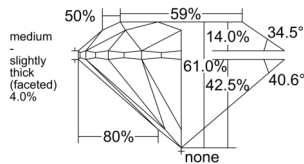

GIA®

FACSIMILE

GIA REPORT

1559411448

Verify this report at GIA.edu

GIA NATURAL DIAMOND DOSSIER®

June 03, 2026
GIA Report Number 1559411448
Shape and Cutting Style ..... Round Brilliant
Measurements ..... 5.97 - 6.00 x 3.65 mm

GRADING RESULTS

Carat Weight ..... 0.81 carat
Color Grade I
Clarity Grade S11
Cut Grade ..... Excellent

ADDITIONAL GRADING INFORMATION

Polish ..... Excellent
Symmetry ..... Excellent
Fluorescence ..... Faint
Clarity Characteristics ..... Crystal
Inscription(s): GIA 1559411448

PROPORTIONS

Profile to actual proportions