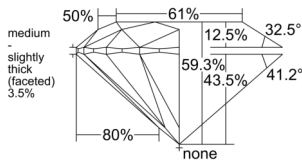

GIA®

FACSIMILE

GIA REPORT 1559418258

Verify this report at GIA.edu

GIA NATURAL DIAMOND DOSSIER®

June 04, 2026
GIA Report Number 1559418258
Shape and Cutting Style ..... Round Brilliant
Measurements ..... 4.84 - 4.86 x 2.88 mm

GRADING RESULTS

Carat Weight ..... 0.41 carat
Color Grade ..... G
Clarity Grade VS1
Cut Grade ..... Excellent

ADDITIONAL GRADING INFORMATION

Polish ..... Excellent
Symmetry ..... Excellent
Fluorescence ..... Faint
Clarity Characteristics..... Needle, Cloud, Pinpoint
Inscription(s): GIA 1559418258

PROPORTIONS

Profile to actual proportions

GRADING SCALES

GIA COLOR SCALE	GIA CLARITY SCALE	GIA CUT SCALE	
D	FLAWLESS	EXCELLENT	
E	INTERNALLY FLAWLESS		
F		VVS₁	VERY GOOD
G	VVS₂		
H	VS₁	GOOD	
I	VS₂		
J	SI₁	FAIR	
K	SI₂		
L	I₁	POOR	
M	I₂		
N	I₃		
O			
P			
Q			
R			
S			
T			
U			
V			
W			
X			
Y			
Z