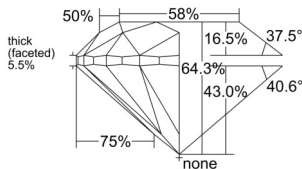

GIA®

FACSIMILE

GIA REPORT 1559420437

Verify this report at GIA.edu

GIA NATURAL DIAMOND DOSSIER®

June 03, 2026
GIA Report Number 1559420437
Shape and Cutting Style ..... Round Brilliant
Measurements ..... 5.53 - 5.57 x 3.57 mm

GRADING RESULTS

Carat Weight ..... 0.71 carat
Color Grade ..... F
Clarity Grade S11
Cut Grade ..... Very Good

ADDITIONAL GRADING INFORMATION

Polish ..... Excellent
Symmetry ..... Excellent
Fluorescence ..... None
Clarity Characteristics ..... Crystal, Cloud
Inscription(s): GIA 1559420437

PROPORTIONS

Profile to actual proportions