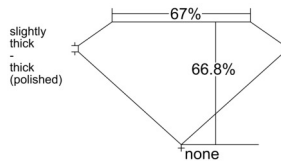

GIA®

FACSIMILE

GIA REPORT 1559429023

Verify this report at GIA.edu

GIA NATURAL DIAMOND DOSSIER®

June 08, 2026
GIA Report Number 1559429023
Shape and Cutting Style ..... Emerald Cut
Measurements ..... 5.41 x 3.87 x 2.59 mm

GRADING RESULTS

Carat Weight ..... 0.51 carat
Color Grade ..... F
Clarity Grade VS1

ADDITIONAL GRADING INFORMATION

Polish ..... Excellent
Symmetry ..... Very Good
Fluorescence ..... None
Clarity Characteristics ..... Crystal, Pinpoint
Inscription(s): GIA 1559429023

PROPORTIONS

Profile not to actual proportions

GRADING SCALES

GIA COLOR SCALE		GIA CLARITY SCALE			
COLORLESS	D	VERY VERY SLIGHTLY INCLUDED	FLAWLESS		
	E		INTERNALLY FLAWLESS		
	F	VERY SLIGHTLY INCLUDED	VS₁		
	G		VS₂		
	H		VS₁		
	NEAR COLORLESS	I	SLIGHTLY INCLUDED	VS₂	
		J		SI₁	
		FAINT	K	INCLUDED	SI₂
			L		I₁
			M		I₂
VERT LIGHT	N	LIGHT	I₃		
	O				
	P				
	Q				
	R