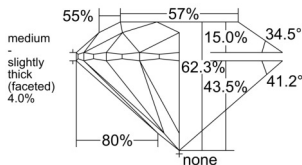

GIA®

FACSIMILE

GIA REPORT 1559433864

Verify this report at GIA.edu

GIA NATURAL DIAMOND DOSSIER®

June 08, 2026
GIA Report Number 1559433864
Shape and Cutting Style ..... Round Brilliant
Measurements ..... 4.69 - 4.72 x 2.93 mm

GRADING RESULTS

Carat Weight ..... 0.40 carat
Color Grade ..... G
Clarity Grade VVS1
Cut Grade ..... Excellent

ADDITIONAL GRADING INFORMATION

Polish ..... Excellent
Symmetry ..... Excellent
Fluorescence ..... None
Clarity Characteristics ..... Pinpoint, Feather
Inscription(s): GIA 1559433864

PROPORTIONS

GRADING SCALES

GIA COLOR SCALE

COLOREDNESS	D
	E
	F
	G
	H
	I
	J
NEAR COLORLESS	K
	L
FAIN	M
	N
	O
	P
	Q
VERY LIGHT	R
	S
	T
	U
	V
	W
	X
	Y
LIGHT	Z

GIA CLARITY SCALE

FLAWLESS	INTERNAL FLAWLESS	
		FLAWLESS
VERY VERY SLIGHTLY INCLUDED	VVS₁	
	VVS₂	
VERY SLIGHTLY INCLUDED	VS₁	
	VS₂	
SLIGHTLY INCLUDED	SI₁	
	SI₂	
INCLUDED	I₁	
	I₂	
	I₃	

GIA CUT SCALE

EXCELLENT
VERY GOOD
GOOD
FAIR
POOR