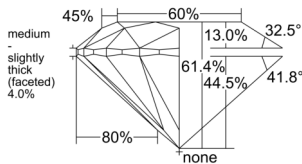

GIA®

FACSIMILE

GIA REPORT 1559434524

Verify this report at GIA.edu

GIA NATURAL DIAMOND DOSSIER®

June 05, 2026
GIA Report Number 1559434524
Shape and Cutting Style ..... Round Brilliant
Measurements ..... 4.74 - 4.77 x 2.92 mm

GRADING RESULTS

Carat Weight ..... 0.40 carat
Color Grade I
Clarity Grade VS1
Cut Grade ..... Excellent

ADDITIONAL GRADING INFORMATION

Polish ..... Excellent
Symmetry ..... Excellent
Fluorescence ..... Medium Blue
Clarity Characteristics ..... Feather, Pinpoint
Inscription(s): GIA 1559434524

PROPORTIONS

Profile to actual proportions

GRADING SCALES

GIA COLOR SCALE	GIA CLARITY SCALE	GIA CUT SCALE
COLOURLESS	FLAWLESS	EXCELLENT
D	INTERNALLY FLAWLESS	
E	VVS₁	VERY GOOD
F		
G	VVS₂	
H	VS₁	GOOD
I		
J	VS₂	
K	SI₁	FAIR
L		
M	SI₂	
N	I₁	POOR
O		
P	I₂	
Q	I₃	
R		
S		
T		
U		
V		
W		
X		
Y		
Z