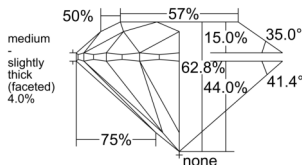

GIA®

FACSIMILE

GIA REPORT 1559438223

Verify this report at GIA.edu

GIA NATURAL DIAMOND DOSSIER®

June 09, 2026
GIA Report Number 1559438223
Shape and Cutting Style ..... Round Brilliant
Measurements ..... 4.26 - 4.29 x 2.68 mm

GRADING RESULTS

Carat Weight ..... 0.30 carat
Color Grade ..... K
Clarity Grade VS1
Cut Grade ..... Very Good

ADDITIONAL GRADING INFORMATION

Polish ..... Excellent
Symmetry ..... Excellent
Fluorescence ..... None
Clarity Characteristics ..... Cloud, Pinpoint
Inscription(s): GIA 1559438223

PROPORTIONS

GRADING SCALES

GIA COLOR SCALE

COLORLESS	D
	E
	F
	G
	H
	I
	J
NEAR COLORLESS	K
	L
FAIN	M
	N
	O
	P
VERY LIGHT	R
	S
	T
	U
	V
	W
	X
	Y
LIGHT	Z

GIA CLARITY SCALE

FLAWLESS	INTERNAL FLAWLESS	
		FLAWLESS
VERY VERY SLIGHTLY INCLUDED	VVS₁	
	VVS₂	
VERY SLIGHTLY INCLUDED	VS₁	
	VS₂	
SLIGHTLY INCLUDED	SI₁	
	SI₂	
INCLUDED	I₁	
	I₂	
	I₃	

GIA CUT SCALE

EXCELLENT
VERY GOOD
GOOD
FAIR
POOR