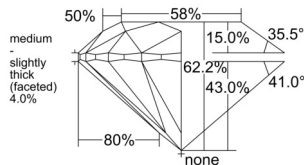

GIA®

FACSIMILE

GIA REPORT

1559440143

Verify this report at GIA.edu

GIA NATURAL DIAMOND DOSSIER®

June 08, 2026
GIA Report Number 1559440143
Shape and Cutting Style ..... Round Brilliant
Measurements ..... 5.65 - 5.67 x 3.52 mm

GRADING RESULTS

Carat Weight ..... 0.70 carat
Color Grade ..... D
Clarity Grade S11
Cut Grade ..... Excellent

ADDITIONAL GRADING INFORMATION

Polish ..... Excellent
Symmetry ..... Excellent
Fluorescence ..... Faint
Clarity Characteristics ..... Crystal
Inscription(s): GIA 1559440143

PROPORTIONS

GRADING SCALES

GIA COLOR SCALE

COLOREDNESS	D
	E
	F
	G
	H
	I
	J
NEAR COLORLESS	K
	L
	M
FAINTE	N
	O
	P
	Q
	R
	S
	T
	U
	V
	W
	X
	Y
LIGHT	Z

GIA CLARITY SCALE

FLAWLESS	INTERNAL FLAWLESS	
		FLAWLESS
VERY VERY SLIGHTLY INCLUDED	VVS₁	
	VVS₂	
VERY SLIGHTLY INCLUDED	VS₁	
	VS₂	
SLIGHTLY INCLUDED	SI₁	
	SI₂	
INCLUDED	I₁	
	I₂	
	I₃	

GIA CUT SCALE

EXCELLENT
VERY GOOD
GOOD
FAIR
POOR