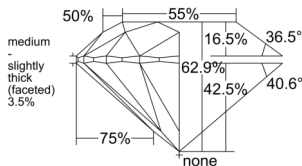

GIA®

FACSIMILE

GIA REPORT 1559441109

Verify this report at gia.edu

GIA NATURAL DIAMOND DOSSIER®

June 09, 2026
GIA Report Number 1559441109
Shape and Cutting Style ..... Round Brilliant
Measurements ..... 4.87 - 4.89 x 3.07 mm

GRADING RESULTS

Carat Weight ..... 0.45 carat
Color Grade ..... H
Clarity Grade S11
Cut Grade ..... Excellent

ADDITIONAL GRADING INFORMATION

Polish ..... Excellent
Symmetry ..... Excellent
Fluorescence ..... None
Clarity Characteristics ..... Cloud, Feather
Inscription(s): GIA 1559441109

PROPORTIONS

Profile to actual proportions