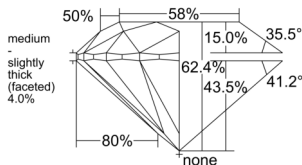

GIA®

FACSIMILE

GIA REPORT

1559447850

Verify this report at GIA.edu

GIA NATURAL DIAMOND DOSSIER®

June 10, 2026
GIA Report Number 1559447850
Shape and Cutting Style ..... Round Brilliant
Measurements ..... 4.69 - 4.71 x 2.93 mm

GRADING RESULTS

Carat Weight ..... 0.40 carat
Color Grade ..... G
Clarity Grade VS1
Cut Grade ..... Excellent

ADDITIONAL GRADING INFORMATION

Polish ..... Excellent
Symmetry ..... Excellent
Fluorescence ..... None
Clarity Characteristics ..... Crystal, Cloud, Pinpoint
Inscription(s): GIA 1559447850

PROPORTIONS

Profile to actual proportions

GRADING SCALES

GIA COLOR SCALE	GIA CLARITY SCALE	GIA CUT SCALE	
D	FLAWLESS	EXCELLENT	
E	INTERNALLY FLAWLESS		
F		VVS₁	VERY GOOD
G	VVS₂		
H	VS₁	GOOD	
I	VS₂		
J	SI₁	FAIR	
K	SI₂		
L	I₁	POOR	
M			
N			
O	I₂		
P			
Q			
R	I₃		
S			
T			
U			
V			
W			
X			
Y			
Z