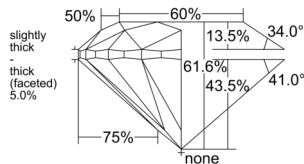

GIA®

FACSIMILE

GIA REPORT 1559447873

Verify this report at GIA.edu

GIA NATURAL DIAMOND DOSSIER®

June 10, 2026
GIA Report Number 1559447873
Shape and Cutting Style ..... Round Brilliant
Measurements ..... 4.26 - 4.29 x 2.64 mm

GRADING RESULTS

Carat Weight ..... 0.30 carat
Color Grade ..... G
Clarity Grade VS1
Cut Grade ..... Very Good

ADDITIONAL GRADING INFORMATION

Polish ..... Excellent
Symmetry ..... Very Good
Fluorescence ..... None
Clarity Characteristics ..... Cloud, Feather, Pinpoint
Inscription(s): GIA 1559447873

PROPORTIONS

Profile to actual proportions