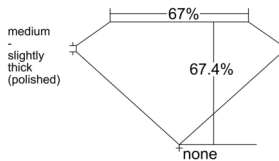

GIA®

FACSIMILE

GIA REPORT 1559455286

Verify this report at GIA.edu

GIA NATURAL DIAMOND DOSSIER®

June 10, 2026
GIA Report Number 1559455286
Shape and Cutting Style ..... Square Emerald Cut
Measurements ..... 4.96 x 4.93 x 3.32 mm

GRADING RESULTS

Carat Weight ..... 0.74 carat
Color Grade ..... F
Clarity Grade VS2

ADDITIONAL GRADING INFORMATION

Polish ..... Excellent
Symmetry ..... Very Good
Fluorescence ..... None
Clarity Characteristics ..... Crystal, Cloud
Inscription(s): GIA 1559455286

PROPORTIONS

GRADING SCALES

GIA COLOR SCALE		GIA CLARITY SCALE				
COLORLESS	D	VERY VERY SLIGHTLY INCLUDED	FLAWLESS			
	E		INTERNALLY FLAWLESS			
	F		VVS₁			
	G		VVS₂			
	NEAR COLORLESS		H	VERY SLIGHTLY INCLUDED	VS₁	
			I		VS₂	
	FAINT		J	SLIGHTLY INCLUDED	SI₁	
			K		SI₂	
			L		INCLUDED	I₁
			M			I₂
N		I₃				
VERT LIGHT		O	INCLUDED			
		P				
		Q				
	R					
	S					
	T					
LIGHT	U					
	V					
	W					
	X					
	Y					
	Z