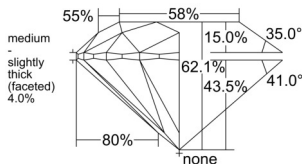

GIA®

FACSIMILE

GIA REPORT 1559455299

Verify this report at GIA.edu

GIA NATURAL DIAMOND DOSSIER®

June 11, 2026
GIA Report Number 1559455299
Shape and Cutting Style ..... Round Brilliant
Measurements ..... 4.27 - 4.31 x 2.66 mm

GRADING RESULTS

Carat Weight ..... 0.30 carat
Color Grade I
Clarity Grade VVS1
Cut Grade ..... Excellent

ADDITIONAL GRADING INFORMATION

Polish ..... Excellent
Symmetry ..... Excellent
Fluorescence ..... None
Clarity Characteristics ..... Pinpoint, Cavity
Inscription(s): GIA 1559455299

PROPORTIONS

GRADING SCALES

GIA COLOR SCALE

COLOREDNESS	D
	E
	F
	G
	H
	I
	J
NEAR COLORLESS	K
	L
FAIN	M
	N
	O
	P
VERY LIGHT	Q
	R
	S
	T
	U
	V
	W
	X
	Y
LIGHT	Z

GIA CLARITY SCALE

FLAWLESS	INTERNAL FLAWLESS	
		FLAWLESS
VERY VERY SLIGHTLY INCLUDED	VERY SLIGHTLY INCLUDED	
		VVS₁
	VVS₂	
SLIGHTLY INCLUDED	INCLUDED	
		VS₁
	VS₂	
	SI₁	
	SI₂	
	I₁	
	I₂	
	I₃	

GIA CUT SCALE

EXCELLENT
VERY GOOD
GOOD
FAIR
POOR