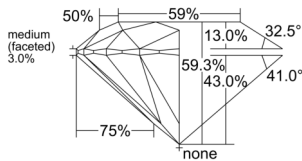

GIA®

FACSIMILE

GIA REPORT 1559455964

Verify this report at GIA.edu

GIA NATURAL DIAMOND DOSSIER®

June 11, 2026
GIA Report Number 1559455964
Shape and Cutting Style ..... Round Brilliant
Measurements ..... 4.36 - 4.38 x 2.59 mm

GRADING RESULTS

Carat Weight ..... 0.30 carat
Color Grade I
Clarity Grade VS1
Cut Grade ..... Excellent

ADDITIONAL GRADING INFORMATION

Polish ..... Excellent
Symmetry ..... Excellent
Fluorescence ..... Faint
Clarity Characteristics ..... Needle
Inscription(s): GIA 1559455964

PROPORTIONS

Profile to actual proportions

GRADING SCALES

GIA COLOR SCALE	GIA CLARITY SCALE	GIA CUT SCALE	
D	FLAWLESS	EXCELLENT	
E	INTERNALLY FLAWLESS		
F		VVS₁	VERY GOOD
G	VVS₂		
H	VS₁	GOOD	
I	VS₂		
J	SI₁	FAIR	
K	SI₂		
L	I₁	POOR	
M	I₂		
N	I₃		
O			
P			
Q			
R			
S			
T			
U			
V			
W			
X			
Y			
Z