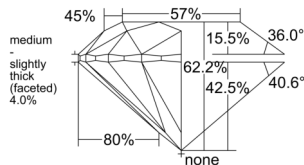

GIA®

FACSIMILE

GIA REPORT 1559464834

Verify this report at GIA.edu

GIA NATURAL DIAMOND DOSSIER®

June 11, 2026
GIA Report Number 1559464834
Shape and Cutting Style ..... Round Brilliant
Measurements ..... 5.05 - 5.07 x 3.15 mm

GRADING RESULTS

Carat Weight ..... 0.50 carat
Color Grade ..... E
Clarity Grade S11
Cut Grade ..... Excellent

ADDITIONAL GRADING INFORMATION

Polish ..... Excellent
Symmetry ..... Excellent
Fluorescence ..... None
Clarity Characteristics ..... Crystal, Cloud
Inscription(s): GIA 1559464834

PROPORTIONS

GRADING SCALES

GIA COLOR SCALE	GIA CLARITY SCALE	GIA CUT SCALE	
D	FLAWLESS	EXCELLENT	
E	INTERNALLY FLAWLESS		
F		VVS₁	VERY GOOD
G	VVS₂		
H	VS₁	GOOD	
I	VS₂		
J	S1₁	FAIR	
K	S1₂		
L	I₁	POOR	
M	I₂		
N	I₃		
O			
P			
Q			
R			
S			
T			
U			
V			
W			
X			
Y			
Z