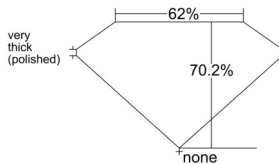

GIA®

FACSIMILE

GIA REPORT 1559467970

Verify this report at GIA.edu

GIA NATURAL DIAMOND DOSSIER®

June 11, 2026
GIA Report Number 1559467970
Shape and Cutting Style ..... **Cut-Cornered Rectangular Modified Brilliant**
Measurements ..... 4.78 x 3.66 x 2.57 mm

GRADING RESULTS

Carat Weight ..... 0.40 carat
Color Grade ..... G
Clarity Grade VS2

ADDITIONAL GRADING INFORMATION

Polish ..... Excellent
Symmetry ..... Excellent
Fluorescence ..... None
Clarity Characteristics ..... Crystal
Inscription(s): GIA 1559467970

PROPORTIONS

Profile not to actual proportions

GRADING SCALES

GIA COLOR SCALE		GIA CLARITY SCALE			
COLORLESS	D	VERY VERY SLIGHTLY INCLUDED	FLAWLESS		
	E		INTERNALLY FLAWLESS		
	F		VVS₁		
	NEAR COLORLESS	G	VVS₂		
		H	VERY SLIGHTLY INCLUDED	VS₁	
		I		VS₂	
		FAINT	J	SLIGHTLY INCLUDED	SI₁
			K		SI₂
	L		INCLUDED		I₁
	M			I₂	
VERT LIGHT	N		LIGHT	I₃	
	O				
	P				
	Q				
	R				
LIGHT	S				
	T				
	U				
	V				
	W				
X					
Y					
Z