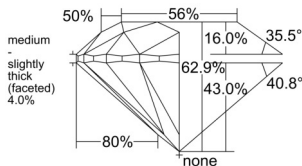

GIA®

FACSIMILE

GIA REPORT 1559471454

Verify this report at gia.edu

GIA NATURAL DIAMOND DOSSIER®

June 15, 2026
GIA Report Number 1559471454
Shape and Cutting Style ..... Round Brilliant
Measurements ..... 5.60 - 5.66 x 3.54 mm

GRADING RESULTS

Carat Weight ..... 0.70 carat
Color Grade ..... D
Clarity Grade SI2
Cut Grade ..... Excellent

ADDITIONAL GRADING INFORMATION

Polish ..... Excellent
Symmetry ..... Very Good
Fluorescence ..... Medium Blue
Clarity Characteristics ..... Cloud, Crystal
Inscription(s): GIA 1559471454

PROPORTIONS

Profile to actual proportions