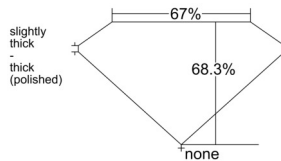

GIA®

FACSIMILE

GIA REPORT 1559471770

Verify this report at GIA.edu

GIA NATURAL DIAMOND DOSSIER®

June 11, 2026
GIA Report Number 1559471770
Shape and Cutting Style ..... **Cut-Cornered Rectangular Modified Brilliant**
Measurements ..... 4.94 x 3.65 x 2.49 mm

GRADING RESULTS

Carat Weight ..... 0.41 carat
Color Grade ..... G
Clarity Grade VVS1

ADDITIONAL GRADING INFORMATION

Polish ..... Excellent
Symmetry ..... Very Good
Fluorescence ..... None
Clarity Characteristics ..... Pinpoint
Inscription(s): GIA 1559471770

PROPORTIONS

Profile not to actual proportions

GRADING SCALES

GIA COLOR SCALE		GIA CLARITY SCALE			
COLORLESS	D	VERY VERY SLIGHTLY INCLUDED	FLAWLESS		
	E		INTERNALLY FLAWLESS		
	F	VERY SLIGHTLY INCLUDED	VVS₁		
	G		VVS₂		
	H		VS₁		
	NEAR COLORLESS	I	SLIGHTLY INCLUDED	VS₂	
		J		SI₁	
		FAINT	K	INCLUDED	SI₂
			L		I₁
			M		I₂
VERT LIGHT	N	LIGHT	I₃		
	O				
	P				
	Q				
	R				
	S				
	T				
U					
V					
W					
X					
Y					
Z