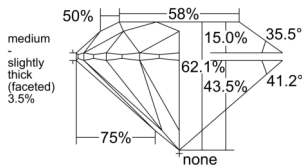

GIA®

FACSIMILE

GIA REPORT 1559472240

Verify this report at GIA.edu

GIA NATURAL DIAMOND DOSSIER®

June 11, 2026
GIA Report Number 1559472240
Shape and Cutting Style ..... Round Brilliant
Measurements ..... 5.72 - 5.74 x 3.56 mm

GRADING RESULTS

Carat Weight ..... 0.72 carat
Color Grade ..... D
Clarity Grade ..... Flawless
Cut Grade ..... Excellent

ADDITIONAL GRADING INFORMATION

Polish ..... Excellent
Symmetry ..... Excellent
Fluorescence ..... None
Clarity Characteristics ..... None
Inscription(s): GIA 1559472240

PROPORTIONS

GRADING SCALES

GIA COLOR SCALE	GIA CLARITY SCALE	GIA CUT SCALE	
D	FLAWLESS	EXCELLENT	
E	INTERNALLY FLAWLESS		
F		VVS₁	VERY GOOD
G	VVS₂		
H	VS₁	GOOD	
I	VS₂		
J	SI₁	FAIR	
K	SI₂		
L	I₁	POOR	
M			
N			
O	I₂		
P			
Q			
R	I₃		
S			
T			
U			
V			
W			
X			
Y			
Z