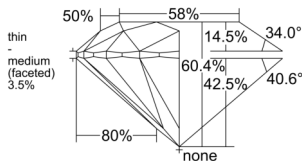

GIA®

FACSIMILE

GIA REPORT 1559473234

Verify this report at GIA.edu

GIA NATURAL DIAMOND DOSSIER®

June 16, 2026
GIA Report Number 1559473234
Shape and Cutting Style ..... Round Brilliant
Measurements ..... 4.49 - 4.51 x 2.72 mm

GRADING RESULTS

Carat Weight ..... 0.33 carat
Color Grade ..... E
Clarity Grade VS1
Cut Grade ..... Excellent

ADDITIONAL GRADING INFORMATION

Polish ..... Excellent
Symmetry ..... Excellent
Fluorescence ..... None
Clarity Characteristics ..... Feather, Needle
Inscription(s): GIA 1559473234

PROPORTIONS

Profile to actual proportions