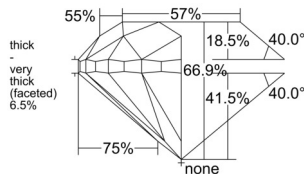

GIA®

FACSIMILE

GIA REPORT 1559473793

Verify this report at GIA.edu

GIA NATURAL DIAMOND DOSSIER®

June 11, 2026
GIA Report Number 1559473793
Shape and Cutting Style ..... Round Brilliant
Measurements ..... 5.34 - 5.42 x 3.60 mm

GRADING RESULTS

Carat Weight ..... 0.70 carat
Color Grade ..... H
Clarity Grade VS1
Cut Grade ..... Good

ADDITIONAL GRADING INFORMATION

Polish ..... Excellent
Symmetry ..... Very Good
Fluorescence ..... Strong Blue
Clarity Characteristics..... Indented Natural, Pinpoint, Needle
Inscription(s): GIA 1559473793

PROPORTIONS

GRADING SCALES

GIA COLOR SCALE

COLORESS	D
	E
	F
	G
	H
	I
	J
NEAR COLORESS	K
	L
FANIT	M
	N
	O
	P
VERY LIGHT	Q
	R
	S
	T
	U
	V
	W
	X
	Y
LIGHT	Z

GIA CLARITY SCALE

VERY VERY SLIGHTLY INCLUDED	FLAWLESS
	INTERNALLY FLAWLESS
VERY SLIGHTLY INCLUDED	VVS₁
	VVS₂
SLIGHTLY INCLUDED	VS₁
	VS₂
INCLUDED	SI₁
	SI₂
	I₁
	I₂
	I₃

GIA CUT SCALE

EXCELLENT
VERY GOOD
GOOD
FAIR
POOR