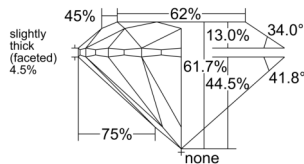

GIA®

FACSIMILE

GIA NATURAL DIAMOND DOSSIER®

June 11, 2026
GIA Report Number 1559473936
Shape and Cutting Style ..... Round Brilliant
Measurements ..... 4.73 - 4.76 x 2.93 mm

GRADING RESULTS

Carat Weight ..... 0.41 carat
Color Grade ..... E
Clarity Grade S11
Cut Grade ..... Excellent

ADDITIONAL GRADING INFORMATION

Polish ..... Excellent
Symmetry ..... Excellent
Fluorescence ..... None
Clarity Characteristics ..... Cloud, Crystal, Feather
Inscription(s): GIA 1559473936

GIA REPORT 1559473936

Verify this report at GIA.edu

PROPORTIONS

Profile to actual proportions