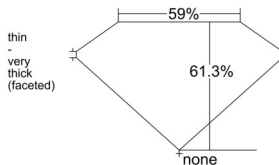

GIA®

FACSIMILE

GIA REPORT 1559478960

Verify this report at GIA.edu

GIA NATURAL DIAMOND DOSSIER®

June 15, 2026
GIA Report Number 1559478960
Shape and Cutting Style ..... Heart Brilliant
Measurements ..... 4.68 x 5.41 x 3.31 mm

GRADING RESULTS

Carat Weight ..... 0.50 carat
Color Grade ..... F
Clarity Grade VS1

ADDITIONAL GRADING INFORMATION

Polish ..... Very Good
Symmetry ..... Very Good
Fluorescence ..... None
Clarity Characteristics ..... Feather, Cloud, Pinpoint
Inscription(s): GIA 1559478960

PROPORTIONS

Profile not to actual proportions

GRADING SCALES

GIA COLOR SCALE		GIA CLARITY SCALE	
COLORLESS	D	VERY VERY SLIGHTLY INCLUDED	FLAWLESS
	E		INTERNALLY FLAWLESS
	F		VVS₁
	G		VVS₂
	H		VS₁
	I		VS₂
	J		SI₁
	K		SI₂
	L		I₁
	M		I₂
NEAR COLORLESS	N	SLIGHTLY INCLUDED	I₃
	O		
	P		
	Q		
FAINT	R		
	S		
	T		
	U		
VERY LIGHT	V		
	W		
	X		
	Y		
LIGHT	Z