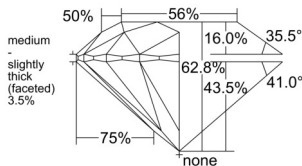

GIA®

FACSIMILE

GIA REPORT 1559483578

Verify this report at GIA.edu

GIA NATURAL DIAMOND DOSSIER®

June 15, 2026
GIA Report Number 1559483578
Shape and Cutting Style ..... Round Brilliant
Measurements ..... 4.72 - 4.75 x 2.97 mm

GRADING RESULTS

Carat Weight ..... 0.41 carat
Color Grade ..... G
Clarity Grade VVS1
Cut Grade ..... Excellent

ADDITIONAL GRADING INFORMATION

Polish ..... Excellent
Symmetry ..... Excellent
Fluorescence ..... None
Clarity Characteristics ..... Pinpoint
Inscription(s): GIA 1559483578

PROPORTIONS

Profile to actual proportions

GRADING SCALES

GIA COLOR SCALE

COLORLESS	D
	E
	F
	G
	H
	I
	J
NEAR COLORLESS	K
	L
FAIN	M
	N
	O
	P
VERY LIGHT	Q
	R
	S
	T
	U
	V
	W
	X
	Y
LIGHT	Z

GIA CLARITY SCALE

FLAWLESS	INTERNAL FLAWLESS	
		FLAWLESS
VERY VERY SLIGHTLY INCLUDED	VVS₁	
	VVS₂	
VERY SLIGHTLY INCLUDED	VS₁	
	VS₂	
SLIGHTLY INCLUDED	SI₁	
	SI₂	
INCLUDED	I₁	
	I₂	
	I₃	

GIA CUT SCALE

EXCELLENT
VERY GOOD
GOOD
FAIR
POOR