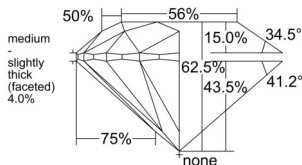

GIA®

FACSIMILE

GIA REPORT 1559484997

Verify this report at GIA.edu

GIA NATURAL DIAMOND DOSSIER®

June 15, 2026
GIA Report Number 1559484997
Shape and Cutting Style ..... Round Brilliant
Measurements ..... 5.09 - 5.12 x 3.19 mm

GRADING RESULTS

Carat Weight ..... 0.51 carat
Color Grade ..... D
Clarity Grade S11
Cut Grade ..... Excellent

ADDITIONAL GRADING INFORMATION

Polish ..... Excellent
Symmetry ..... Excellent
Fluorescence ..... Medium Blue
Clarity Characteristics ..... Crystal, Feather, Cloud
Inspection(s): GIA 1559484997

PROPORTIONS

GRADING SCALES

GIA COLOR SCALE	GIA CLARITY SCALE	GIA CUT SCALE	
D	FLAWLESS	EXCELLENT	
E	INTERNALLY FLAWLESS		
F		VVS₁	VERY GOOD
G	VVS₂		
H	VS₁	GOOD	
I	VS₂		
J	S1₁	FAIR	
K	S1₂		
L	I₁	POOR	
M	I₂		
N	I₃		
O			
P			
Q			
R			
S			
T			
U			
V			
W			
X			
Y			
Z