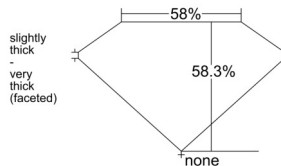

GIA®

FACSIMILE

GIA REPORT 1559486690

Verify this report at GIA.edu

GIA NATURAL DIAMOND DOSSIER®

June 12, 2026
GIA Report Number 1559486690
Shape and Cutting Style ..... Heart Brilliant
Measurements ..... 4.96 x 5.59 x 3.26 mm

GRADING RESULTS

Carat Weight ..... 0.53 carat
Color Grade ..... D
Clarity Grade VS2

ADDITIONAL GRADING INFORMATION

Polish ..... Excellent
Symmetry ..... Excellent
Fluorescence ..... Strong Blue
Clarity Characteristics ..... Crystal
Inscription(s): GIA 1559486690

PROPORTIONS

Profile not to actual proportions

GRADING SCALES

GIA COLOR SCALE		GIA CLARITY SCALE			
COLORLESS	D	VERY VERY SLIGHTLY INCLUDED	FLAWLESS		
	E		INTERNALLY FLAWLESS		
	F	VERY SLIGHTLY INCLUDED	VVS₁		
	G		VVS₂		
	H		VS₁		
	NEAR COLORLESS	I	SLIGHTLY INCLUDED	VS₂	
		J		SI₁	
		FAINT	K	INCLUDED	SI₂
			L		I₁
			M		I₂
VERT LIGHT	N	LIGHT	I₃		
	O				
	P				
	Q				
	R