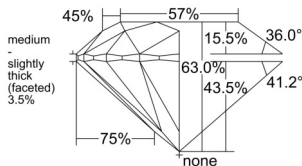

GIA®

FACSIMILE

GIA REPORT 1559494686

Verify this report at GIA.edu

GIA NATURAL DIAMOND DOSSIER®

June 16, 2026
GIA Report Number 1559494686
Shape and Cutting Style ..... Round Brilliant
Measurements ..... 5.63 - 5.67 x 3.56 mm

GRADING RESULTS

Carat Weight ..... 0.70 carat
Color Grade ..... F
Clarity Grade VVS1
Cut Grade ..... Excellent

ADDITIONAL GRADING INFORMATION

Polish ..... Excellent
Symmetry ..... Excellent
Fluorescence ..... Medium Blue
Clarity Characteristics ..... Pinpoint
Inscription(s): GIA 1559494686

PROPORTIONS

Profile to actual proportions

GRADING SCALES

GIA COLOR SCALE	GIA CLARITY SCALE	GIA CUT SCALE
COLOURLESS	FLAWLESS	EXCELLENT
D	INTERNALLY FLAWLESS	
E	VVS₁	VERY GOOD
F		
G	VS₁	GOOD
H		
I	SI₁	FAIR
J		
K	I₁	POOR
L		
M	I₂	
N	I₃	
O		
P		
Q		
R		
S		
T		
U		
V		
W		
X		
Y		
Z