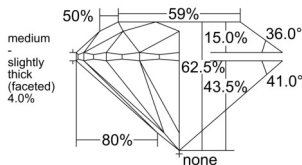

GIA®

FACSIMILE

GIA REPORT 1559495957

Verify this report at GIA.edu

GIA NATURAL DIAMOND DOSSIER®

June 17, 2026
GIA Report Number 1559495957
Shape and Cutting Style ..... Round Brilliant
Measurements ..... 5.62 - 5.66 x 3.53 mm

GRADING RESULTS

Carat Weight ..... 0.70 carat
Color Grade ..... H
Clarity Grade S11
Cut Grade ..... Excellent

ADDITIONAL GRADING INFORMATION

Polish ..... Excellent
Symmetry ..... Excellent
Fluorescence ..... None
Clarity Characteristics ..... Cloud, Crystal
Inscription(s): GIA 1559495957

PROPORTIONS

GRADING SCALES

GIA COLOR SCALE

COLOREDNESS	D
	E
	F
	G
	H
	I
	J
NEAR COLORLESS	K
	L
Faint	M
	N
	O
	P
Very Light	Q
	R
	S
	T
	U
	V
Light	W
	X
	Y
	Z

GIA CLARITY SCALE

FLAWLESS	INTERNAL FLAWLESS	
		EXCELLENT
VERY VERY SLIGHTLY INCLUDED	VVS₁	
	VVS₂	
VERY SLIGHTLY INCLUDED	VS₁	
	VS₂	
SLIGHTLY INCLUDED	S1₁	
	S1₂	
INCLUDED	I₁	
	I₂	
	I₃	
POOR		

GIA CUT SCALE

EXCELLENT
VERY GOOD
GOOD
FAIR
POOR