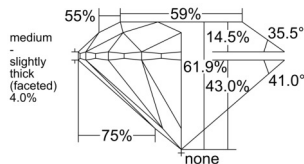

GIA®

FACSIMILE

GIA REPORT 1559497723

Verify this report at GIA.edu

GIA NATURAL DIAMOND DOSSIER®

June 15, 2026
GIA Report Number 1559497723
Shape and Cutting Style ..... Round Brilliant
Measurements ..... 5.09 - 5.11 x 3.16 mm

GRADING RESULTS

Carat Weight ..... 0.51 carat
Color Grade ..... E
Clarity Grade S11
Cut Grade ..... Excellent

ADDITIONAL GRADING INFORMATION

Polish ..... Excellent
Symmetry ..... Excellent
Fluorescence ..... Strong Blue
Clarity Characteristics ..... Twinning Wisp
Inscription(s): GIA 1559497723

PROPORTIONS

Profile to actual proportions

GRADING SCALES

GIA COLOR SCALE	GIA CLARITY SCALE	GIA CUT SCALE	
D	FLAWLESS	EXCELLENT	
E	INTERNALLY FLAWLESS		
F		VVS₁	VERY GOOD
G	VVS₂		
H	VS₁	GOOD	
I	VS₂		
J	S1₁	FAIR	
K	S1₂		
L	I₁	POOR	
M	I₂		
N	I₃		
O			
P			
Q			
R			
S			
T			
U			
V			
W			
X			
Y			
Z