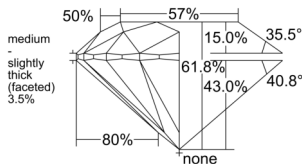

GIA®

FACSIMILE

GIA REPORT 1559528578

Verify this report at GIA.edu

GIA NATURAL DIAMOND DOSSIER®

June 19, 2026
GIA Report Number 1559528578
Shape and Cutting Style ..... Round Brilliant
Measurements ..... 5.10 - 5.12 x 3.16 mm

GRADING RESULTS

Carat Weight ..... 0.50 carat
Color Grade ..... D
Clarity Grade VVS1
Cut Grade ..... Excellent

ADDITIONAL GRADING INFORMATION

Polish ..... Excellent
Symmetry ..... Excellent
Fluorescence ..... Faint
Clarity Characteristics ..... Pinpoint
Inscription(s): GIA 1559528578

PROPORTIONS

GRADING SCALES

GIA COLOR SCALE

COLORESS	D
	E
	F
	G
	H
	I
	J
NEAR COLORESS	K
	L
FAIN	M
	N
	O
	P
VERY LIGHT	Q
	R
	S
	T
	U
	V
	W
	X
	Y
LIGHT	Z

GIA CLARITY SCALE

FLAWLESS	VERY VERY SLIGHTLY INCLUDED	EXCELLENT	
			INTERNAL FLAWLESS
VVS₁	VERY SLIGHTLY INCLUDED	VERY GOOD	
			VVS₂
VS₁	SLIGHTLY INCLUDED	GOOD	
			VS₂
SI₁	INCLUDED	FAIR	
			SI₂
POOR			
	I₁		
	I₂		
I₃