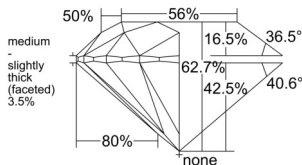

GIA®

FACSIMILE

GIA REPORT

1559539873

Verify this report at GIA.edu

GIA NATURAL DIAMOND DOSSIER®

June 20, 2026
GIA Report Number 1559539873
Shape and Cutting Style ..... Round Brilliant
Measurements ..... 5.74 - 5.77 x 3.60 mm

GRADING RESULTS

Carat Weight ..... 0.73 carat
Color Grade ..... J
Clarity Grade VS1
Cut Grade ..... Excellent

ADDITIONAL GRADING INFORMATION

Polish ..... Excellent
Symmetry ..... Excellent
Fluorescence ..... Medium Blue
Clarity Characteristics ..... Crystal, Pinpoint
Inscription(s): GIA 1559539873

PROPORTIONS

Profile to actual proportions