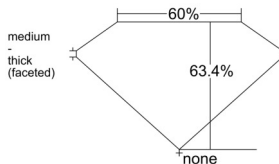

GIA®

FACSIMILE

GIA REPORT 1559540476

Verify this report at GIA.edu

GIA NATURAL DIAMOND DOSSIER®

June 22, 2026
GIA Report Number 1559540476
Shape and Cutting Style ..... Heart Brilliant
Measurements ..... 4.31 x 5.04 x 3.20 mm

GRADING RESULTS

Carat Weight ..... 0.40 carat
Color Grade ..... E
Clarity Grade VS1

ADDITIONAL GRADING INFORMATION

Polish ..... Excellent
Symmetry ..... Excellent
Fluorescence ..... Faint
Clarity Characteristics ..... Feather, Pinpoint
Inscription(s): GIA 1559540476

PROPORTIONS

Profile not to actual proportions

GRADING SCALES

GIA COLOR SCALE		GIA CLARITY SCALE	
COLORLESS	D	VERY VERY SLIGHTLY INCLUDED	FLAWLESS
	E		INTERNALLY FLAWLESS
	F		VVS₁
	G		VVS₂
	H		VS₁
	I		VS₂
	J		SI₁
	K		SI₂
	L		I₁
	M		I₂
NEAR COLORLESS	N	SLIGHTLY INCLUDED	I₃
	O		
	P		
	Q		
FAINT	R	INCLUDED	
	S		
	T		
	U		
VERT LIGHT	V	INCLUDED	
	W		
	X		
	Y		
LIGHT	Z