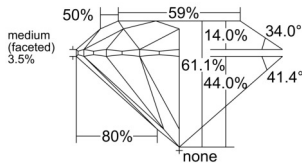

GIA®

FACSIMILE

GIA REPORT 1559541079

Verify this report at GIA.edu

GIA NATURAL DIAMOND DOSSIER®

June 22, 2026
GIA Report Number 1559541079
Shape and Cutting Style ..... Round Brilliant
Measurements ..... 4.55 - 4.56 x 2.78 mm

GRADING RESULTS

Carat Weight ..... 0.35 carat
Color Grade ..... H
Clarity Grade VS1
Cut Grade ..... Excellent

ADDITIONAL GRADING INFORMATION

Polish ..... Excellent
Symmetry ..... Excellent
Fluorescence ..... None
Clarity Characteristics..... Cloud, Needle, Pinpoint
Inscription(s): GIA 1559541079

PROPORTIONS

Profile to actual proportions

GRADING SCALES

GIA COLOR SCALE	GIA CLARITY SCALE	GIA CUT SCALE	
D	FLAWLESS	EXCELLENT	
E	INTERNALLY FLAWLESS		
F		VVS₁	VERY GOOD
G	VVS₂		
H	VS₁	GOOD	
I	VS₂		
J	SI₁	FAIR	
K	SI₂		
L	I₁	POOR	
M			
N			
O	I₂		
P			
Q			
R	I₃		
S			
T			
U			
V			
W			
X			
Y			
Z