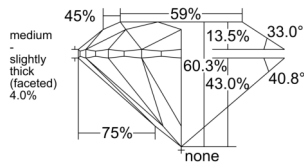

GIA®

FACSIMILE

GIA REPORT

1559542928

Verify this report at GIA.edu

GIA NATURAL DIAMOND DOSSIER®

June 20, 2026
GIA Report Number 1559542928
Shape and Cutting Style ..... Round Brilliant
Measurements ..... 4.34 - 4.36 x 2.62 mm

GRADING RESULTS

Carat Weight ..... 0.30 carat
Color Grade ..... D
Clarity Grade S11
Cut Grade ..... Excellent

ADDITIONAL GRADING INFORMATION

Polish ..... Excellent
Symmetry ..... Excellent
Fluorescence ..... Faint
Clarity Characteristics ..... Crystal
Inscription(s): GIA 1559542928

PROPORTIONS

Profile to actual proportions

GRADING SCALES

GIA COLOR SCALE

COLOREST	D
	E
	F
	G
	H
	I
	J
NEAR COLOREST	K
	L
FAINTE	M
	N
	O
	P
	Q
VERY LIGHT	R
	S
	T
	U
	V
	W
	X
	Y
LIGHT	Z

GIA CLARITY SCALE

FLAWLESS	VERY VERY SLIGHTLY INCLUDED	VS₁	VS₂	SL₁	SL₂	I₁	I₂	I₃			
									VERY SLIGHTLY INCLUDED	SLIGHTLY INCLUDED	INCLUDED

GIA CUT SCALE

EXCELLENT
VERY GOOD
GOOD
FAIR
POOR