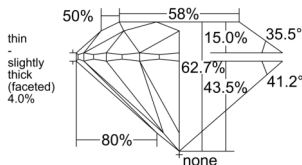

GIA®

FACSIMILE

GIA REPORT

1559548363

Verify this report at GIA.edu

GIA NATURAL DIAMOND DOSSIER®

June 24, 2026
GIA Report Number 1559548363
Shape and Cutting Style ..... Round Brilliant
Measurements ..... 4.67 - 4.70 x 2.94 mm

GRADING RESULTS

Carat Weight ..... 0.40 carat
Color Grade ..... E
Clarity Grade VS2
Cut Grade ..... Excellent

ADDITIONAL GRADING INFORMATION

Polish ..... Excellent
Symmetry ..... Excellent
Fluorescence ..... None
Clarity Characteristics ..... Crystal, Cloud
Inscription(s): GIA 1559548363

PROPORTIONS

Profile to actual proportions