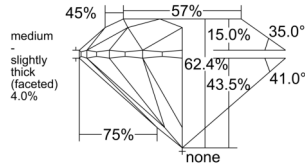

GIA®

FACSIMILE

GIA REPORT 155955573

Verify this report at GIA.edu

GIA NATURAL DIAMOND DOSSIER®

June 25, 2026
GIA Report Number 155955573
Shape and Cutting Style ..... Round Brilliant
Measurements ..... 4.25 - 4.28 x 2.66 mm

GRADING RESULTS

Carat Weight ..... 0.30 carat
Color Grade ..... D
Clarity Grade S11
Cut Grade ..... Excellent

ADDITIONAL GRADING INFORMATION

Polish ..... Excellent
Symmetry ..... Excellent
Fluorescence ..... Faint
Clarity Characteristics ..... Crystal, Cloud
Inscription(s): GIA 155955573

PROPORTIONS

Profile to actual proportions