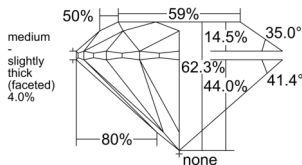

GIA®

FACSIMILE

GIA REPORT 1559568122

Verify this report at GIA.edu

GIA NATURAL DIAMOND DOSSIER®

June 26, 2026
GIA Report Number 1559568122
Shape and Cutting Style ..... Round Brilliant
Measurements ..... 4.81 - 4.84 x 3.01 mm

GRADING RESULTS

Carat Weight ..... 0.43 carat
Color Grade ..... D
Clarity Grade S11
Cut Grade ..... Excellent

ADDITIONAL GRADING INFORMATION

Polish ..... Excellent
Symmetry ..... Excellent
Fluorescence ..... Medium Blue
Clarity Characteristics..... Crystal, Cloud, Feather, Knot
Inspection(s): GIA 1559568122

PROPORTIONS

Profile to actual proportions