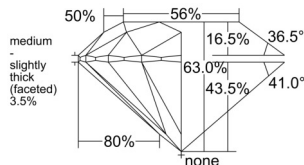

GIA®

FACSIMILE

GIA REPORT 1559573576

Verify this report at GIA.edu

GIA NATURAL DIAMOND DOSSIER®

June 25, 2026
GIA Report Number 1559573576
Shape and Cutting Style ..... Round Brilliant
Measurements ..... 5.04 - 5.07 x 3.18 mm

GRADING RESULTS

Carat Weight ..... 0.50 carat
Color Grade ..... G
Clarity Grade SI2
Cut Grade ..... Excellent

ADDITIONAL GRADING INFORMATION

Polish ..... Excellent
Symmetry ..... Excellent
Fluorescence ..... Medium Blue
Clarity Characteristics ..... Crystal
Inscription(s): GIA 1559573576

PROPORTIONS

GRADING SCALES

GIA COLOR SCALE

COLOURESS	D
	E
	F
	G
	H
	I
	J
NEAR COLOURESS	K
	L
FAIN	M
	N
	O
	P
VERY LIGHT	Q
	R
	S
	T
	U
	V
	W
	X
	Y
LIGHT	Z

GIA CLARITY SCALE

FLAWLESS	VERY VERY SLIGHTLY INCLUDED	VVS₁	VVS₂	VS₁	VS₂	SI₁	SI₂	I₁	I₂	I₃	
											INTERNAL FLAWLESS

GIA CUT SCALE

EXCELLENT
VERY GOOD
GOOD
FAIR
POOR