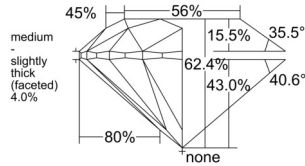

GIA®

FACSIMILE

GIA REPORT 1559574640

Verify this report at GIA.edu

GIA NATURAL DIAMOND DOSSIER®

June 26, 2026
GIA Report Number 1559574640
Shape and Cutting Style ..... Round Brilliant
Measurements ..... 4.40 - 4.43 x 2.75 mm

GRADING RESULTS

Carat Weight ..... 0.33 carat
Color Grade ..... F
Clarity Grade VS1
Cut Grade ..... Excellent

ADDITIONAL GRADING INFORMATION

Polish ..... Excellent
Symmetry ..... Excellent
Fluorescence ..... None
Clarity Characteristics ..... Crystal, Cloud
Inscription(s): GIA 1559574640

PROPORTIONS

Profile to actual proportions