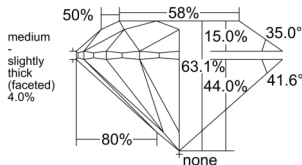

GIA®

FACSIMILE

GIA REPORT

1559576636

Verify this report at GIA.edu

GIA NATURAL DIAMOND DOSSIER®

June 25, 2026
GIA Report Number 1559576636
Shape and Cutting Style ..... Round Brilliant
Measurements ..... 5.03 - 5.07 x 3.19 mm

GRADING RESULTS

Carat Weight ..... 0.50 carat
Color Grade ..... E
Clarity Grade VS1
Cut Grade ..... Excellent

ADDITIONAL GRADING INFORMATION

Polish ..... Excellent
Symmetry ..... Excellent
Fluorescence ..... None
Clarity Characteristics..... Crystal, Needle, Pinpoint, Cloud
Inscription(s): GIA 1559576636

PROPORTIONS

GRADING SCALES

GIA COLOR SCALE

COLORED	D
	E
	F
	G
	H
	I
	J
NEAR COLORLESS	K
	L
	M
FANT	N
	O
	P
	Q
VERY LIGHT	R
	S
	T
	U
	V
	W
	X
	Y
LIGHT	Z

GIA CLARITY SCALE

FLAWLESS	INTERNAL FLAWLESS	
		EXCELLENT
VERY VERY SLIGHTLY INCLUDED	VVS₁	VERY GOOD
VERY SLIGHTLY INCLUDED	VVS₂	
SLIGHTLY INCLUDED	VS₁	GOOD
	VS₂	
INCLUDED	SI₁	FAIR
	SI₂	
	I₁	
INCLUDED	I₂	POOR
	I₃