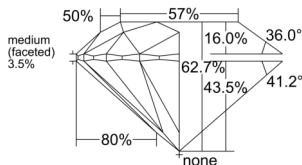

GIA®

FACSIMILE

GIA REPORT 1559578653

Verify this report at GIA.edu

GIA NATURAL DIAMOND DOSSIER®

June 26, 2026
GIA Report Number 1559578653
Shape and Cutting Style ..... Round Brilliant
Measurements ..... 4.73 - 4.76 x 2.98 mm

GRADING RESULTS

Carat Weight ..... 0.41 carat
Color Grade ..... F
Clarity Grade VVS2
Cut Grade ..... Excellent

ADDITIONAL GRADING INFORMATION

Polish ..... Excellent
Symmetry ..... Excellent
Fluorescence ..... None
Clarity Characteristics ..... Feather, Pinpoint
Inscription(s): GIA 1559578653

PROPORTIONS

Profile to actual proportions

GRADING SCALES

GIA COLOR SCALE

COLORLESS	D
	E
	F
	G
	H
	I
	J
NEAR COLORLESS	K
	L
	M
FAIN	N
	O
	P
	Q
VERY LIGHT	R
	S
	T
	U
	V
	W
	X
	Y
LIGHT	Z

GIA CLARITY SCALE

	FLAWLESS
	INTERNALLY FLAWLESS
VERY VERY SLIGHTLY INCLUDED	VVS₁
	VVS₂
VERY SLIGHTLY INCLUDED	VS₁
	VS₂
SLIGHTLY INCLUDED	SI₁
	SI₂
	I₁
	I₂
INCLUDED	I₃

GIA CUT SCALE

	EXCELLENT
	VERY GOOD
	GOOD
	FAIR
	POOR