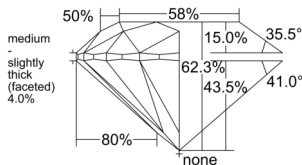

GIA®

FACSIMILE

GIA REPORT 1559579366

Verify this report at GIA.edu

GIA NATURAL DIAMOND DOSSIER®

June 26, 2026
GIA Report Number 1559579366
Shape and Cutting Style ..... Round Brilliant
Measurements ..... 5.40 - 5.43 x 3.37 mm

GRADING RESULTS

Carat Weight ..... 0.61 carat
Color Grade ..... D
Clarity Grade VVS1
Cut Grade ..... Excellent

ADDITIONAL GRADING INFORMATION

Polish ..... Excellent
Symmetry ..... Excellent
Fluorescence ..... None
Clarity Characteristics ..... Pinpoint
Inscription(s): GIA 1559579366

PROPORTIONS

GRADING SCALES

GIA COLOR SCALE

COLORESS	D
	E
	F
	G
	H
	I
	J
NEAR COLORESS	K
	L
FANIT	M
	N
	O
	P
VERY LIGHT	R
	S
	T
	U
	V
	W
	X
	Y
LIGHT	Z

GIA CLARITY SCALE

FLAWLESS	VERY VERY SLIGHTLY INCLUDED	VS₁	VS₂	SLIGHTLY INCLUDED	SI₁	SI₂	I₁	I₂	I₃	
										VERY SLIGHTLY INCLUDED
INTERNALLY FLAWLESS										

GIA CUT SCALE

EXCELLENT
VERY GOOD
GOOD
FAIR
POOR