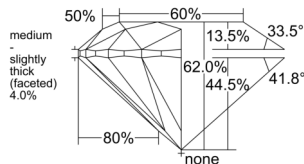

GIA®

FACSIMILE

GIA REPORT 1559597901

Verify this report at GIA.edu

GIA NATURAL DIAMOND DOSSIER®

June 27, 2026
GIA Report Number 1559597901
Shape and Cutting Style ..... Round Brilliant
Measurements ..... 5.11 - 5.15 x 3.18 mm

GRADING RESULTS

Carat Weight ..... 0.51 carat
Color Grade ..... G
Clarity Grade VVS2
Cut Grade ..... Excellent

ADDITIONAL GRADING INFORMATION

Polish ..... Excellent
Symmetry ..... Excellent
Fluorescence ..... None
Clarity Characteristics..... Cloud, Pinpoint, Needle, Feather
Inscription(s): GIA 1559597901

PROPORTIONS

Profile to actual proportions