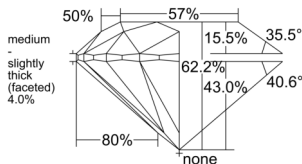

GIA®

FACSIMILE

GIA REPORT 1559599688

Verify this report at GIA.edu

GIA NATURAL DIAMOND DOSSIER®

June 27, 2026
GIA Report Number 1559599688
Shape and Cutting Style ..... Round Brilliant
Measurements ..... 4.92 - 4.94 x 3.07 mm

GRADING RESULTS

Carat Weight ..... 0.46 carat
Color Grade ..... G
Clarity Grade VS2
Cut Grade ..... Excellent

ADDITIONAL GRADING INFORMATION

Polish ..... Excellent
Symmetry ..... Excellent
Fluorescence ..... Faint
Clarity Characteristics ..... Crystal
Inscription(s): GIA 1559599688

PROPORTIONS

GRADING SCALES

GIA COLOR SCALE	GIA CLARITY SCALE	GIA CUT SCALE	
D	FLAWLESS	EXCELLENT	
E	INTERNALLY FLAWLESS		
F		VVS₁	VERY GOOD
G	VVS₂		
H	VS₁	GOOD	
I	VS₂		
J	SI₁	FAIR	
K	SI₂		
L	I₁	POOR	
M			
N			
O	I₂		
P			
Q			
R	I₃		
S			
T			
U			
V			
W			
X			
Y			
Z