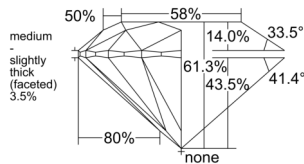

GIA®

FACSIMILE

GIA REPORT

1559604634

Verify this report at GIA.edu

GIA NATURAL DIAMOND DOSSIER®

June 29, 2026
GIA Report Number 1559604634
Shape and Cutting Style ..... Round Brilliant
Measurements ..... 4.00 - 4.02 x 2.46 mm

GRADING RESULTS

Carat Weight ..... 0.24 carat
Color Grade I
Clarity Grade VS1
Cut Grade ..... Excellent

ADDITIONAL GRADING INFORMATION

Polish ..... Excellent
Symmetry ..... Excellent
Fluorescence ..... None
Clarity Characteristics ..... Feather
Inscription(s): GIA 1559604634

PROPORTIONS

Profile to actual proportions