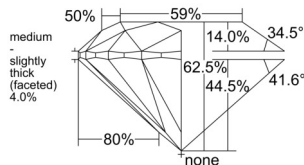

GIA®

FACSIMILE

GIA REPORT 1559607786

Verify this report at GIA.edu

GIA NATURAL DIAMOND DOSSIER®

June 29, 2026
GIA Report Number 1559607786
Shape and Cutting Style ..... Round Brilliant
Measurements ..... 4.69 - 4.71 x 2.94 mm

GRADING RESULTS

Carat Weight ..... 0.40 carat
Color Grade ..... G
Clarity Grade VS2
Cut Grade ..... Excellent

ADDITIONAL GRADING INFORMATION

Polish ..... Excellent
Symmetry ..... Excellent
Fluorescence ..... None
Clarity Characteristics ..... Crystal, Cloud
Inscription(s): GIA 1559607786

PROPORTIONS

Profile to actual proportions

GRADING SCALES

GIA
COLOR
SCALE

COLORLESS	D
	E
	F
	G
	H
	I
NEAR COLORLESS	J
	K
	L
FAIN	M
	N
	O
	P
VERY LIGHT	Q
	R
	S
	T
	U
	V
LIGHT	W
	X
	Y
	Z

GIA
CLARITY
SCALE

FLAWLESS	VERY VERY SLIGHTLY INCLUDED	VS₁	VS₂	SL₁	SL₂	I₁	I₂	I₃	
									VERY SLIGHTLY INCLUDED
INTERNALLY FLAWLESS									

GIA
CUT
SCALE

EXCELLENT
VERY GOOD
GOOD
FAIR
POOR