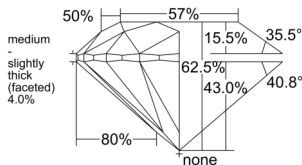

GIA®

FACSIMILE

GIA REPORT 1559608484

Verify this report at GIA.edu

GIA NATURAL DIAMOND DOSSIER®

June 29, 2026
GIA Report Number 1559608484
Shape and Cutting Style ..... Round Brilliant
Measurements ..... 6.14 - 6.17 x 3.85 mm

GRADING RESULTS

Carat Weight ..... 0.91 carat
Color Grade ..... D
Clarity Grade VS1
Cut Grade ..... Excellent

ADDITIONAL GRADING INFORMATION

Polish ..... Excellent
Symmetry ..... Excellent
Fluorescence ..... None
Clarity Characteristics..... Crystal, Needle, Pinpoint
Inscription(s): GIA 1559608484

PROPORTIONS

GRADING SCALES

GIA COLOR SCALE

COLORLESS	D
	E
	F
	G
	H
	I
	J
NEAR COLORLESS	K
	L
FAIN	M
	N
	O
	P
VERY LIGHT	Q
	R
	S
	T
	U
	V
	W
	X
	Y
LIGHT	Z

GIA CLARITY SCALE

FLAWLESS	INTERNAL FLAWLESS	
		EXCELLENT
VERY VERY SLIGHTLY INCLUDED	VVS₁	VERY GOOD
VERY SLIGHTLY INCLUDED	VVS₂	
SLIGHTLY INCLUDED	VS₁	GOOD
	VS₂	
INCLUDED	SI₁	FAIR
	SI₂	
	I₁	
INCLUDED	I₂	POOR
	I₃	

GIA CUT SCALE

EXCELLENT
VERY GOOD
GOOD
FAIR
POOR