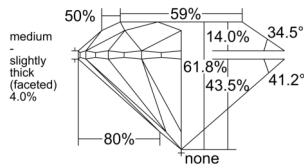

GIA®

FACSIMILE

GIA REPORT 1559640713

Verify this report at GIA.edu

GIA NATURAL DIAMOND DOSSIER®

July 02, 2026
GIA Report Number 1559640713
Shape and Cutting Style ..... Round Brilliant
Measurements ..... 5.73 - 5.77 x 3.55 mm

GRADING RESULTS

Carat Weight ..... 0.72 carat
Color Grade ..... D
Clarity Grade VS1
Cut Grade ..... Excellent

ADDITIONAL GRADING INFORMATION

Polish ..... Excellent
Symmetry ..... Excellent
Fluorescence ..... None
Clarity Characteristics..... Crystal, Pinpoint, Cloud
Inscription(s): GIA 1559640713

PROPORTIONS

GRADING SCALES

GIA COLOR SCALE

COLORLESS	D
	E
	F
	G
	H
	I
NEAR COLORLESS	J
	K
	L
Faint	M
	N
	O
	P
	Q
	R
	S
	T
	U
	V
	W
	X
	Y
Light	Z

GIA CLARITY SCALE

FLAWLESS	INTERNAL FLAWLESS	
		EXCELLENT
VERY VERY SLIGHTLY INCLUDED	VVS₁	VERY GOOD
VERY SLIGHTLY INCLUDED	VVS₂	
SLIGHTLY INCLUDED	VS₁	GOOD
	VS₂	
INCLUDED	SI₁	FAIR
	SI₂	
INCLUDED	I₁	POOR
	I₂	
	I₃