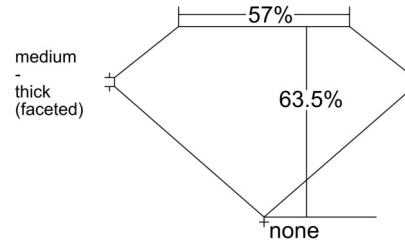

GIA NATURAL DIAMOND GRADING REPORT

April 14, 2026  
 GIA Report Number ..... 17184775  
 Shape and Cutting Style ..... Oval Brilliant  
 Measurements ..... 7.87 x 5.75 x 3.65 mm

GRADING RESULTS

Carat Weight ..... 1.09 carat  
 Color Grade ..... E  
 Clarity Grade ..... VS2

Profile not to actual proportions

CLARITY CHARACTERISTICS

KEY TO SYMBOLS\*

- Crystal
- ◌ Indented Natural

GRADING SCALES

GIA COLOR SCALE		GIA CLARITY SCALE	
COLORLESS	D	VERY VERY SLIGHTLY INCLUDED	FLAWLESS
	E		INTERNALLY FLAWLESS
	F		VVS <sub>1</sub>
NEAR COLORLESS	G	VERY SLIGHTLY INCLUDED	VVS <sub>2</sub>
	H		VS <sub>1</sub>
	I		VS <sub>2</sub>
FANT	J	SLIGHTLY INCLUDED	SI <sub>1</sub>
	K		SI <sub>2</sub>
	L		I <sub>1</sub>
VERY LIGHT	M	INCLUDED	I <sub>2</sub>
	N		I <sub>3</sub>
	O		
LIGHT	P		
	Q		
	R		
	S		
	T		
	U		
	V		
W			
X			
Y			
Z			