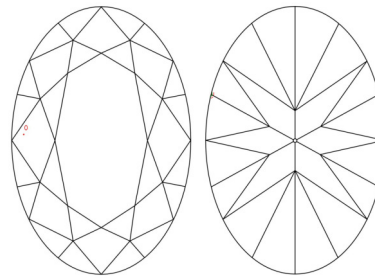

GIA NATURAL DIAMOND GRADING REPORT

April 14, 2026  
 GIA Report Number ..... 17184775  
 Shape and Cutting Style ..... Oval Brilliant  
 Measurements ..... 7.87 x 5.75 x 3.65 mm

GRADING RESULTS

Carat Weight ..... 1.09 carat  
 Color Grade ..... E  
 Clarity Grade ..... VS2

Profile not to actual proportions

CLARITY CHARACTERISTICS

KEY TO SYMBOLS\*

- Crystal
- ◌ Indented Natural

GRADING SCALES

GIA COLOR SCALE		GIA CLARITY SCALE	
COLORLESS	D	VERY VERY SLIGHTLY INCLUDED	FLAWLESS
	E		INTERNALLY FLAWLESS
	F		VVS <sub>1</sub>
NEAR COLORLESS	G	VERY SLIGHTLY INCLUDED	VVS <sub>2</sub>
	H		VS <sub>1</sub>
	I		VS <sub>2</sub>
FANT	J	SLIGHTLY INCLUDED	SI <sub>1</sub>
	K		SI <sub>2</sub>
	L		I <sub>1</sub>
VERY LIGHT	M	INCLUDED	I <sub>2</sub>
	N		I <sub>3</sub>
	O		
LIGHT	P		
	Q		
	R		
	S		
	T		
	U		
	V		
W			
X			
Y			
Z			